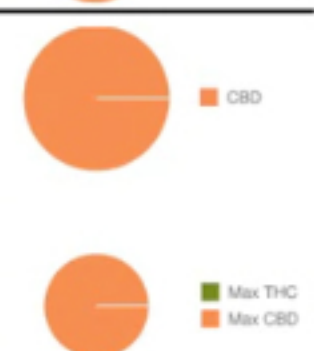

Giraffe Nuts Cannabinoid Profile 08/03/2018

Creamy Vanilla

| Cannabinoid | mg per serving | Weight % |
|-------------|----------------|--------------|
| THC | Not detected | Not detected |
| CBD | 15.19mg | 0.2% |
| CBN | Not detected | Not detected |
| THCa | Not detected | Not detected |
| Total | 15.19mg | 0.2% |
| Max THC | Not detected | Not detected |
| Max CBD | 15.19mg | 0.2% |

Atlantic Sea Salt

| Cannabinoid | mg per serving | Weight % |
|-------------|----------------|--------------|
| THC | Not detected | Not detected |
| CBD | 14.88mg | 0.2% |
| CBN | Not detected | Not detected |
| THCa | Not detected | Not detected |
| Total | 14.88mg | 0.2% |
| Max THC | Not detected | Not detected |
| Max CBD | 14.88mg | 0.2% |

Smooth Chocolate

| Cannabinoid | mg per serving | Weight % |
|-------------|----------------|--------------|
| THC | Not detected | Not detected |
| CBD | 16.69mg | 0.2% |
| CBN | Not detected | Not detected |
| THCa | Not detected | Not detected |
| Total | 16.69mg | 0.2% |
| Max THC | Not detected | Not detected |
| Max CBD | 16.69mg | 0.2% |