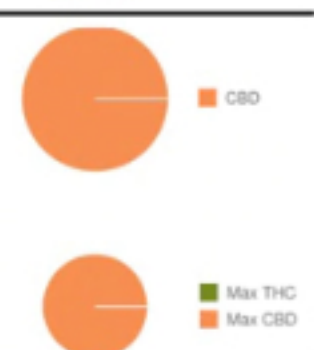

Giraffe Nuts Cannabinoid Profile 08/03/2018

Creamy Vanilla

| Cannabinoid | mg per serving | Weight % |
|-------------|----------------|--------------|
| THC | Not detected | Not detected |
| CBD | 15.19mg | 0.2% |
| CBN | Not detected | Not detected |
| THCa | Not detected | Not detected |
| Total | 15.19mg | 0.2% |
| Max THC | Not detected | Not detected |
| Max CBD | 15.19mg | 0.2% |

Atlantic Sea Salt

| Cannabinoid | mg per serving | Weight % |
|-------------|----------------|--------------|
| THC | Not detected | Not detected |
| CBD | 14.88mg | 0.2% |
| CBN | Not detected | Not detected |
| THCa | Not detected | Not detected |
| Total | 14.88mg | 0.2% |
| Max THC | Not detected | Not detected |
| Max CBD | 14.88mg | 0.2% |

Smooth Chocolate

| Cannabinoid | mg per serving | Weight % |
|-------------|----------------|--------------|
| THC | Not detected | Not detected |
| CBD | 16.69mg | 0.2% |
| CBN | Not detected | Not detected |
| THCa | Not detected | Not detected |
| Total | 16.69mg | 0.2% |
| Max THC | Not detected | Not detected |
| Max CBD | 16.69mg | 0.2% |