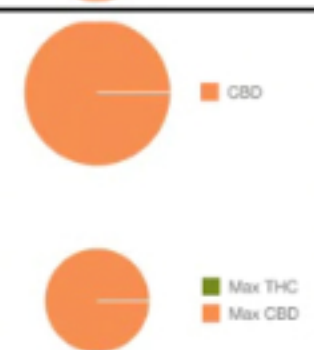

Top Shelf Scotch

Cannabinoid	mg per serving	Weight %
THC	Not detected	Not detected
CBD	15.74mg	0.2%
CBN	Not detected	Not detected
THCa	Not detected	Not detected
Total	15.74mg	0.2%
Max THC	Not detected	Not detected
Max CBD	15.74mg	0.2%