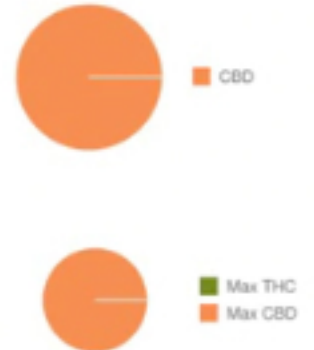

Giraffe Nuts Cannabinoid Profile 08/03/2018

Creamy Vanilla

| Cannabinoid | mg per serving | Weight % |
|-------------|----------------|--------------|
| THC | Not detected | Not detected |
| CBD | 15.19mg | 0.2% |
| CBN | Not detected | Not detected |
| THCa | Not detected | Not detected |
| Total | 15.19mg | 0.2% |
| Max THC | Not detected | Not detected |
| Max CBD | 15.19mg | 0.2% |

Atlantic Sea Salt

| Cannabinoid | mg per serving | Weight % |
|-------------|----------------|--------------|
| THC | Not detected | Not detected |
| CBD | 14.88mg | 0.2% |
| CBN | Not detected | Not detected |
| THCa | Not detected | Not detected |
| Total | 14.88mg | 0.2% |
| Max THC | Not detected | Not detected |
| Max CBD | 14.88mg | 0.2% |

Smooth Chocolate

| Cannabinoid | mg per serving | Weight % |
|-------------|----------------|--------------|
| THC | Not detected | Not detected |
| CBD | 16.69mg | 0.2% |
| CBN | Not detected | Not detected |
| THCa | Not detected | Not detected |
| Total | 16.69mg | 0.2% |
| Max THC | Not detected | Not detected |
| Max CBD | 16.69mg | 0.2% |